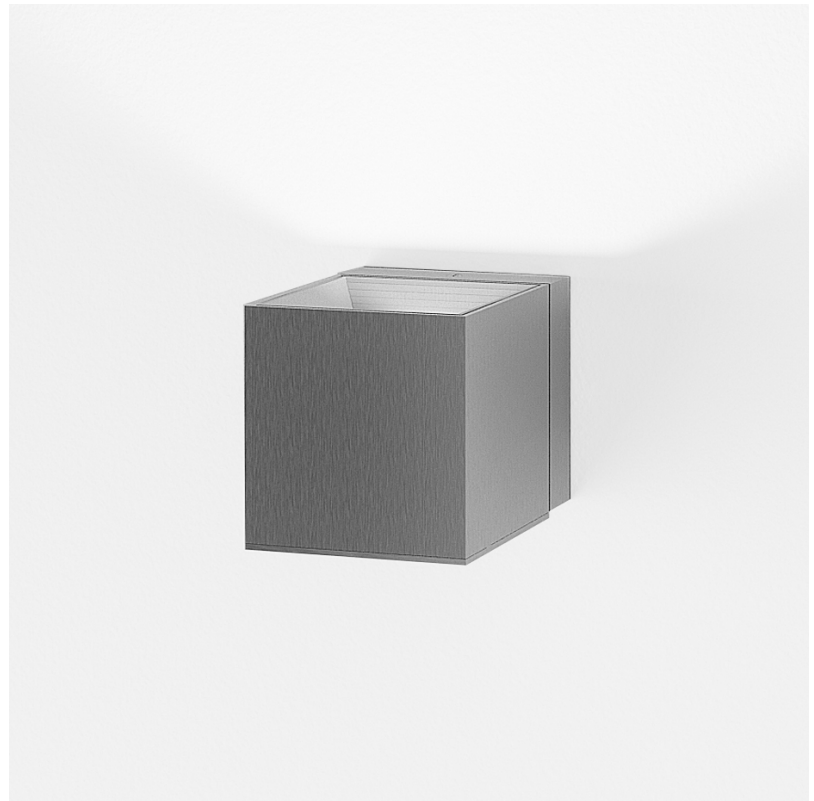

DAU SINGLE SURFACE

D93239-

base number   Finish
Options

PROJECT	_____
TYPE	_____
SPECIFIER	_____
QUANTITY	_____
DATE	_____

1. To build a product code in our configurator select the specify button on the base model # product page
2. To build a manual product code on this datasheet choose from the options listed below in blue font and add the suffix to the base model #

GENERAL

Series: Dau _____
Subseries: Dau Single _____
Brand: Milan _____
Division: Design _____
Mounting Type: Surface _____
Mounting Location: Wall _____
Subcategory: Downlight _____

PHYSICAL

Shape: Cube _____
Length (mm): 80 _____
Length (in): 3 1/8 _____
Height (mm): 80 _____
Depth (mm): 101 _____
Height (in): 3 1/8 _____
Depth (in): 4 _____
Extension (mm): 101 _____
Extension (in): 4 _____
Light Distribution: Direct _____
Fixture Finish: [BAL](#) / [MWL](#) / [BSL](#) _____
Fixture Material: Extruded Aluminum _____

ELECTRICAL

Lamp Type: LED _____
Input Wattage (W): 7 _____
Dimming: Electronic Low Voltage Dimming _____
Input Voltage (V): 120Vac Direct Line _____

LED

Number of LEDs: 1 _____
Color Temperature (°K): 3000 _____
Max. Delivered Lumen (lm): 665 _____
CRI: >90 CRI _____
Lamp Life (hrs): 50000 _____

OPTICAL

RATINGS AND CERTIFICATIONS

Certified By: Certified for North American Standards _____
IP rating: IP20 _____